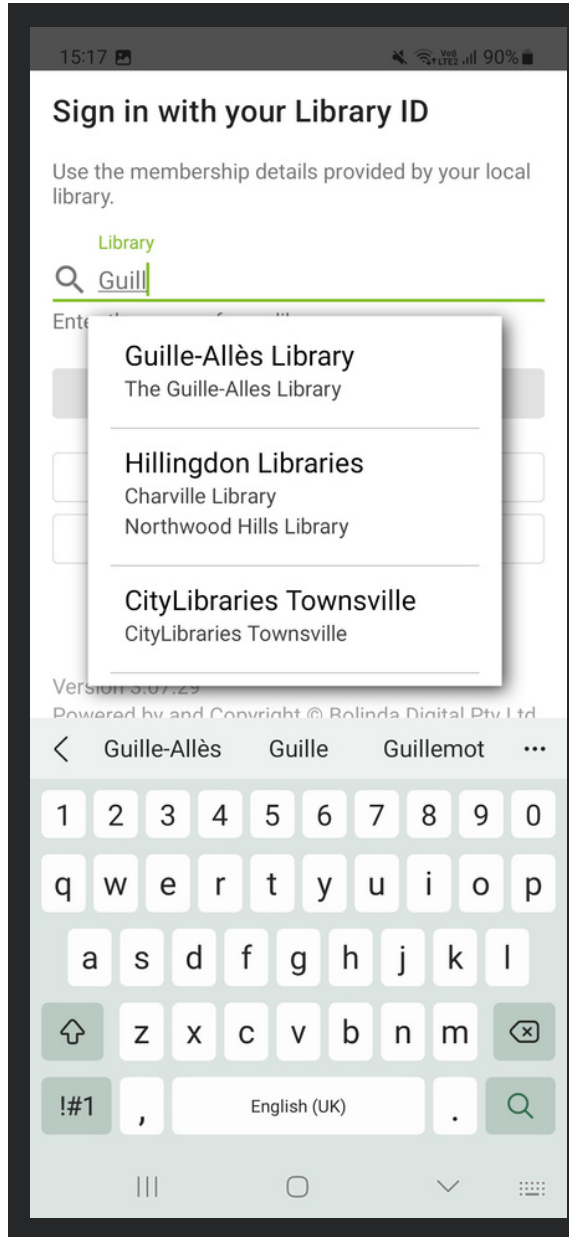

1. Download the BorrowBox app from your app store of choice. Click to open.

2. Start typing 'Guille-Allès' in to the search bar and select the top result.

3. Type your Library card number on the first line.