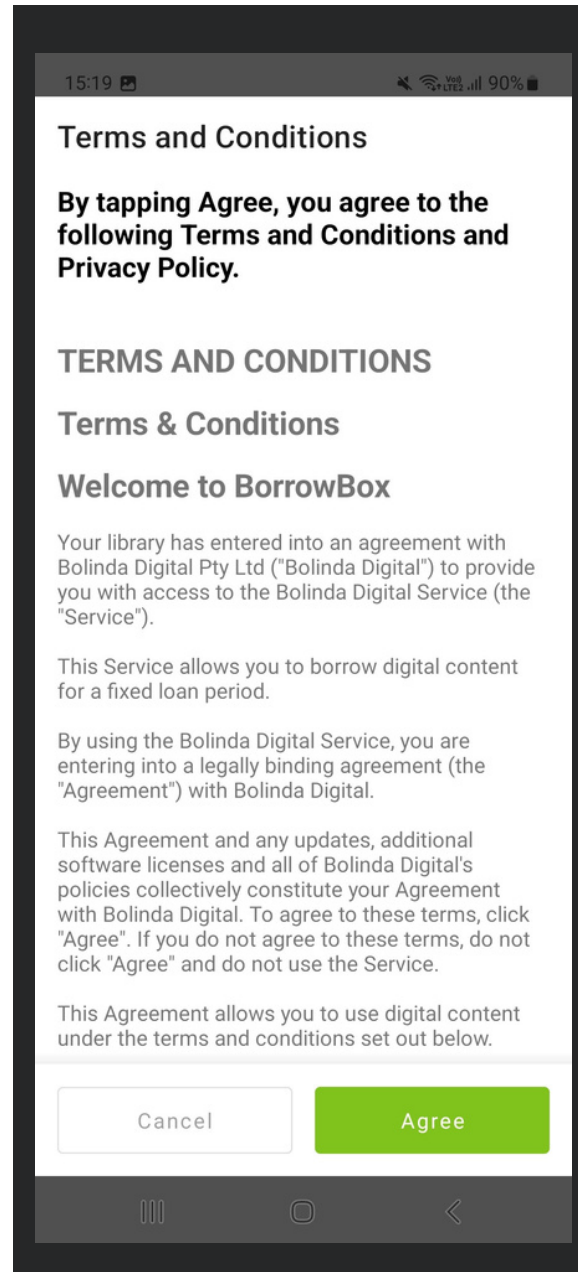

1. Download the BorrowBox app from your app store of choice. Click to open.

2. Start typing 'Guille-Allès' in to the search bar and select the top result.

3. Type your Library card number on the first line.

4. Type in your PIN.
Not sure of your PIN?
Give us a call or email us
on ga@library.gg

5. Agree to the terms and conditions.

6. Start browsing and borrowing!