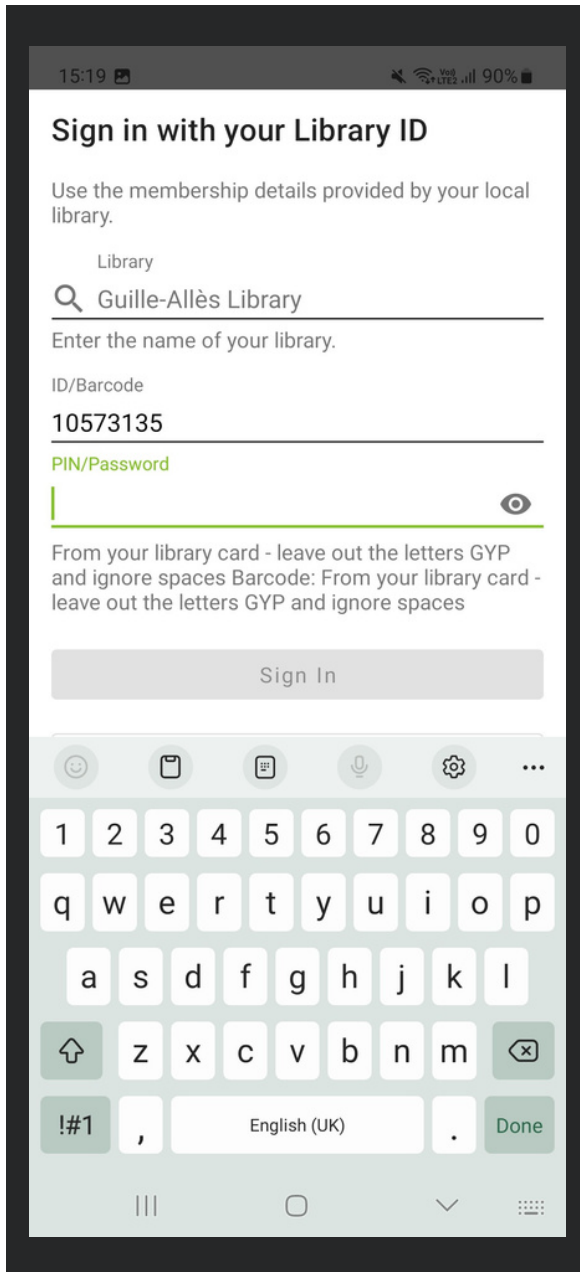

4. Type in your PIN.
Not sure of your PIN?
Give us a call or email us
on ga@library.gg