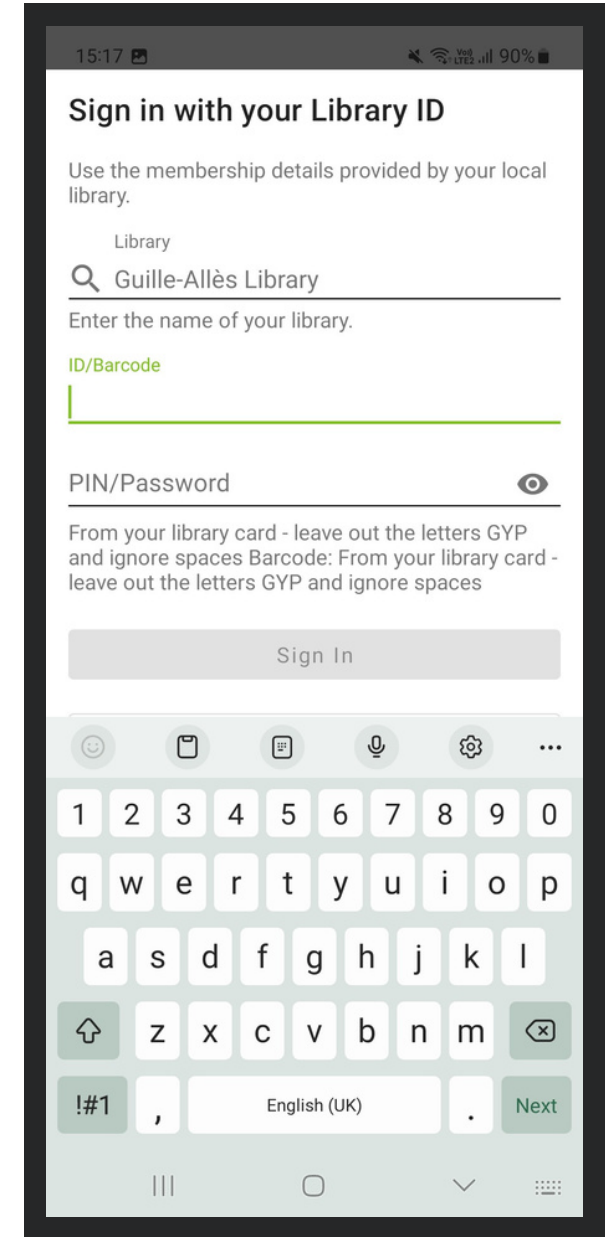

1. Download the BorrowBox app from your app store of choice. Click to open.

2. Start typing 'Guille-Allès' in to the search bar and select the top result.

3. Type your Library card number on the first line.